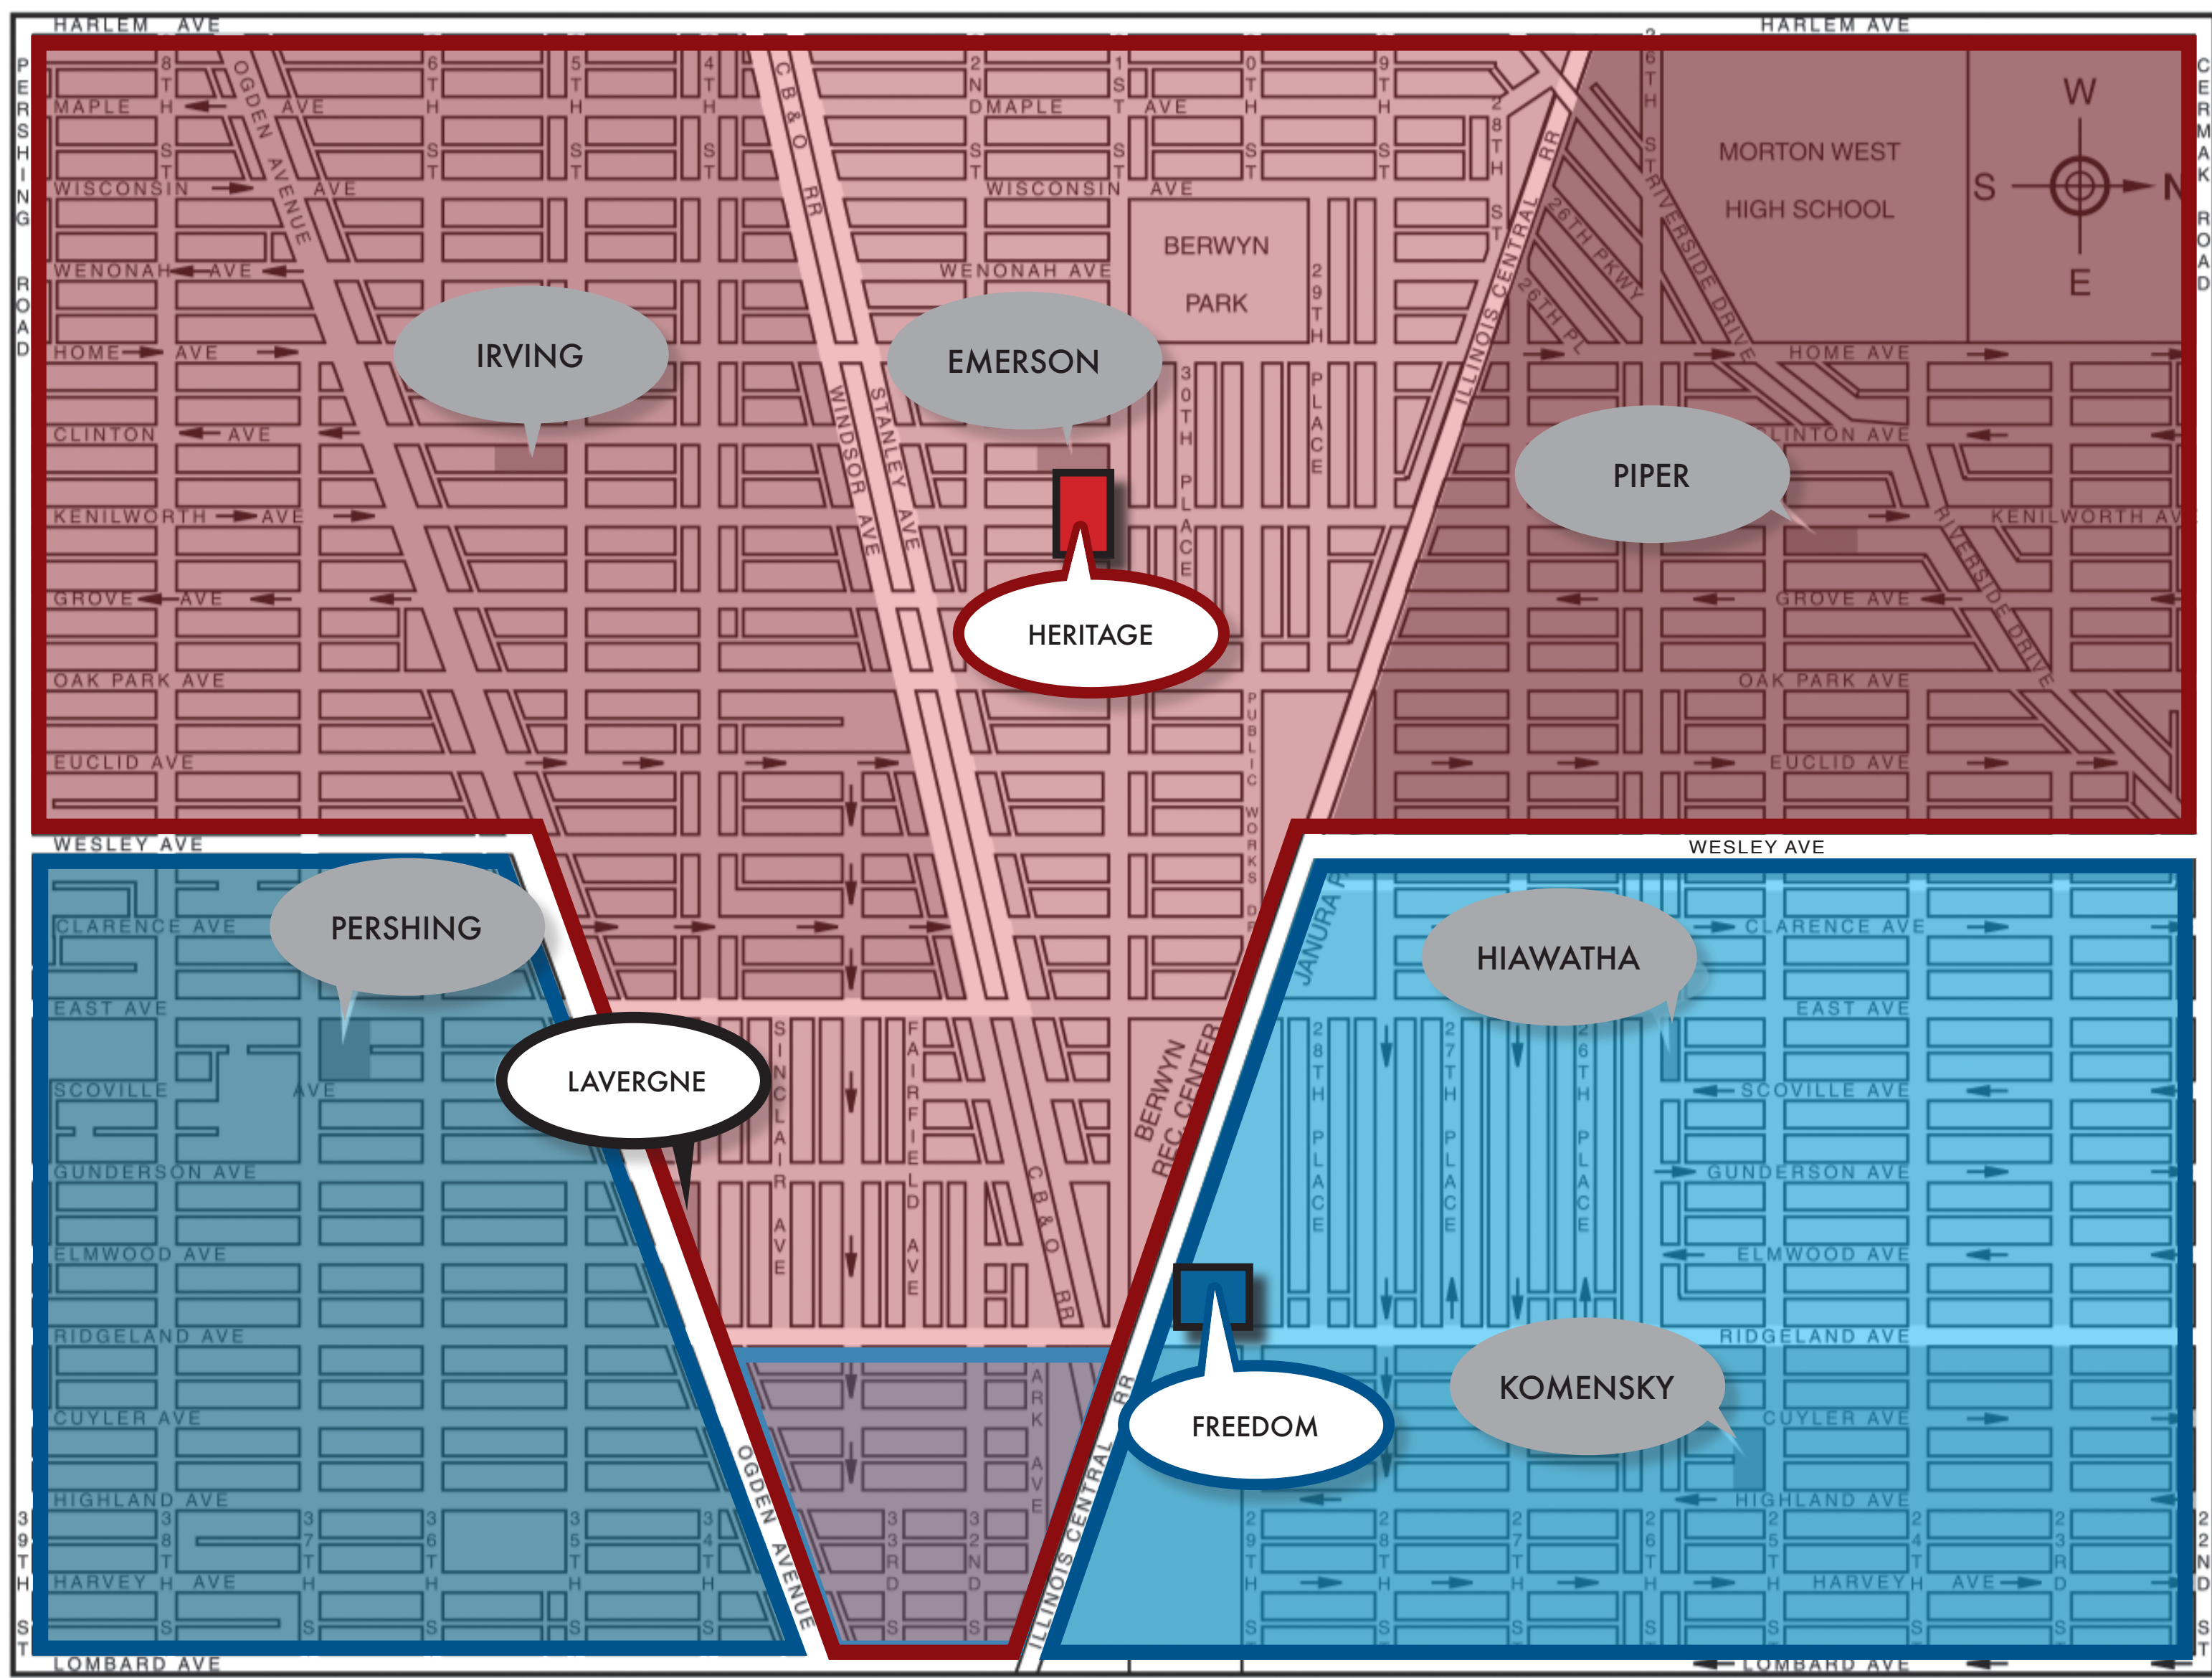

BERWYN SOUTH SCHOOL DISTRICT 100: MIDDLE SCHOOLS BOUNDARY MAP

FREEDOM
MIDDLE SCHOOL
3016 S. RIDGELAND AVE.

HERITAGE
MIDDLE SCHOOL
6850 W. 31ST STREET.