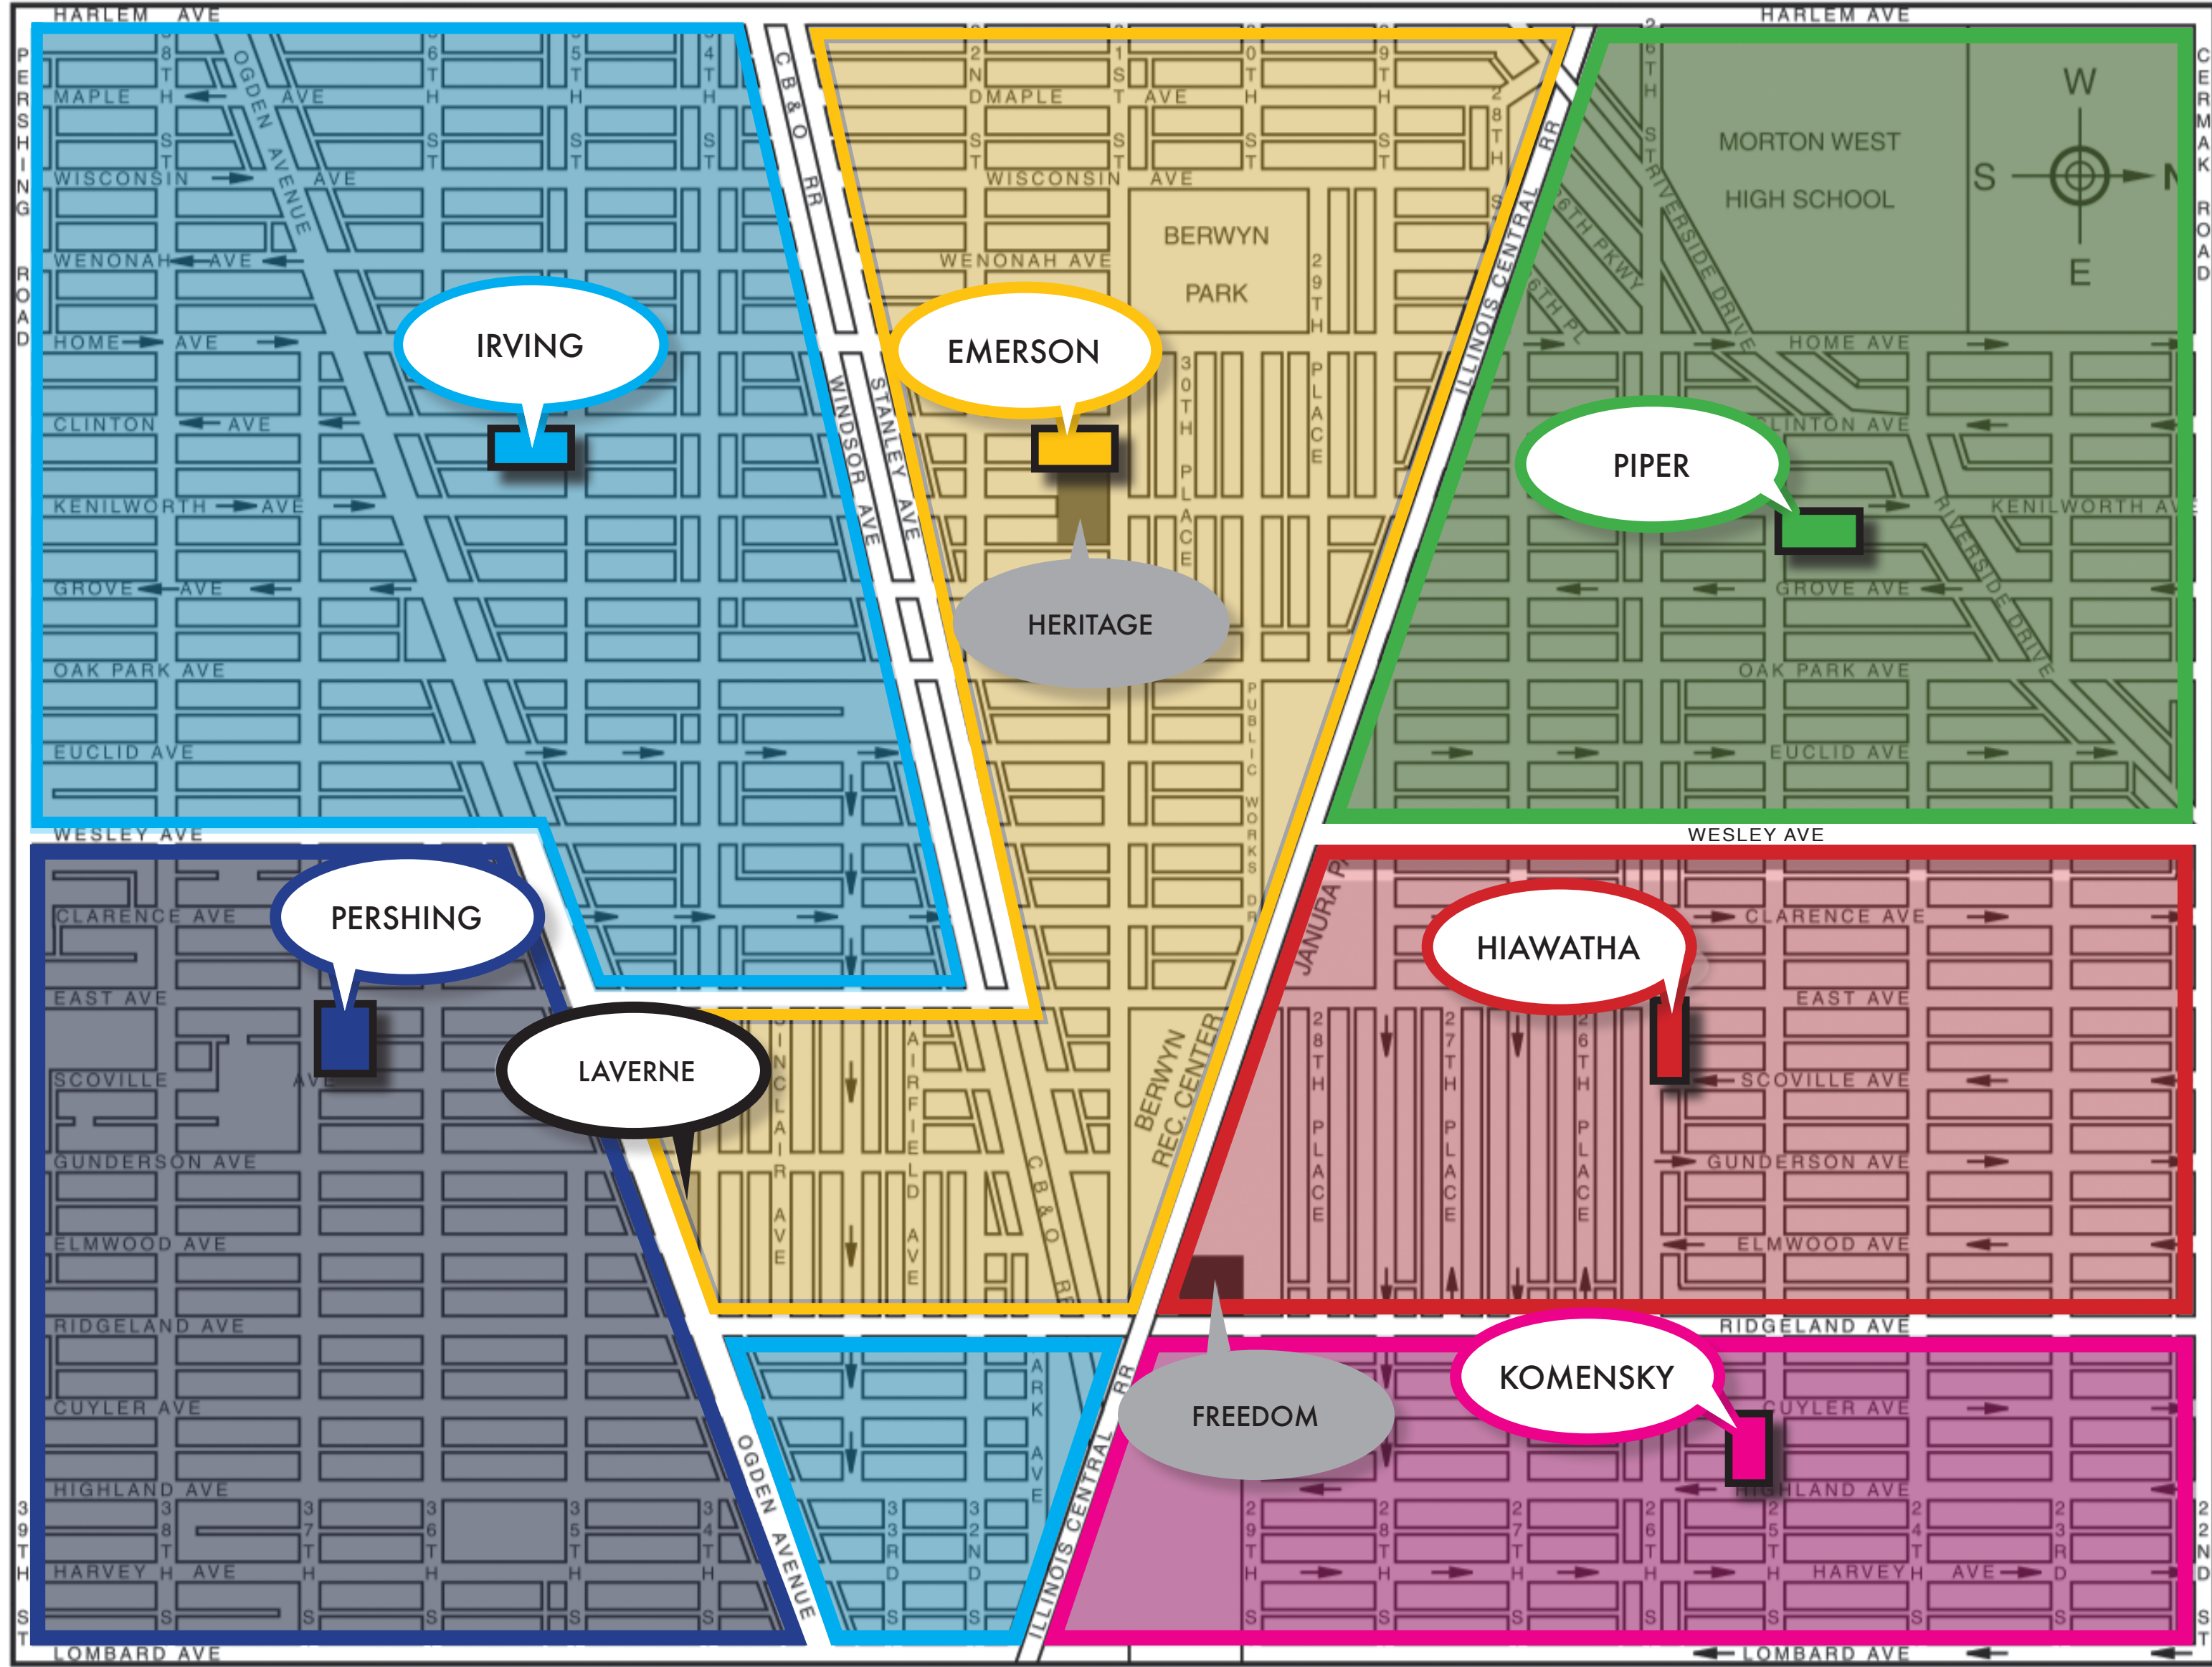

BERWYN SOUTH SCHOOL DISTRICT 100: ELEMENTARY SCHOOLS BOUNDARY MAP

PIPER
ELEMENTARY SCHOOL
2435 S. KENILWORTH AVE.

EMERSON
ELEMENTARY SCHOOL
6850 W. 31ST STREET

KOMENSKY
ELEMENTARY SCHOOL
2515 CUYLER AVE.

PERSHING
ELEMENTARY SCHOOL
6537 W. 37TH STREET

HIAWATHA
ELEMENTARY SCHOOL
6539 W. 26TH STREET

IRVING
ELEMENTARY SCHOOL
3501 S. CLINTON AVE.