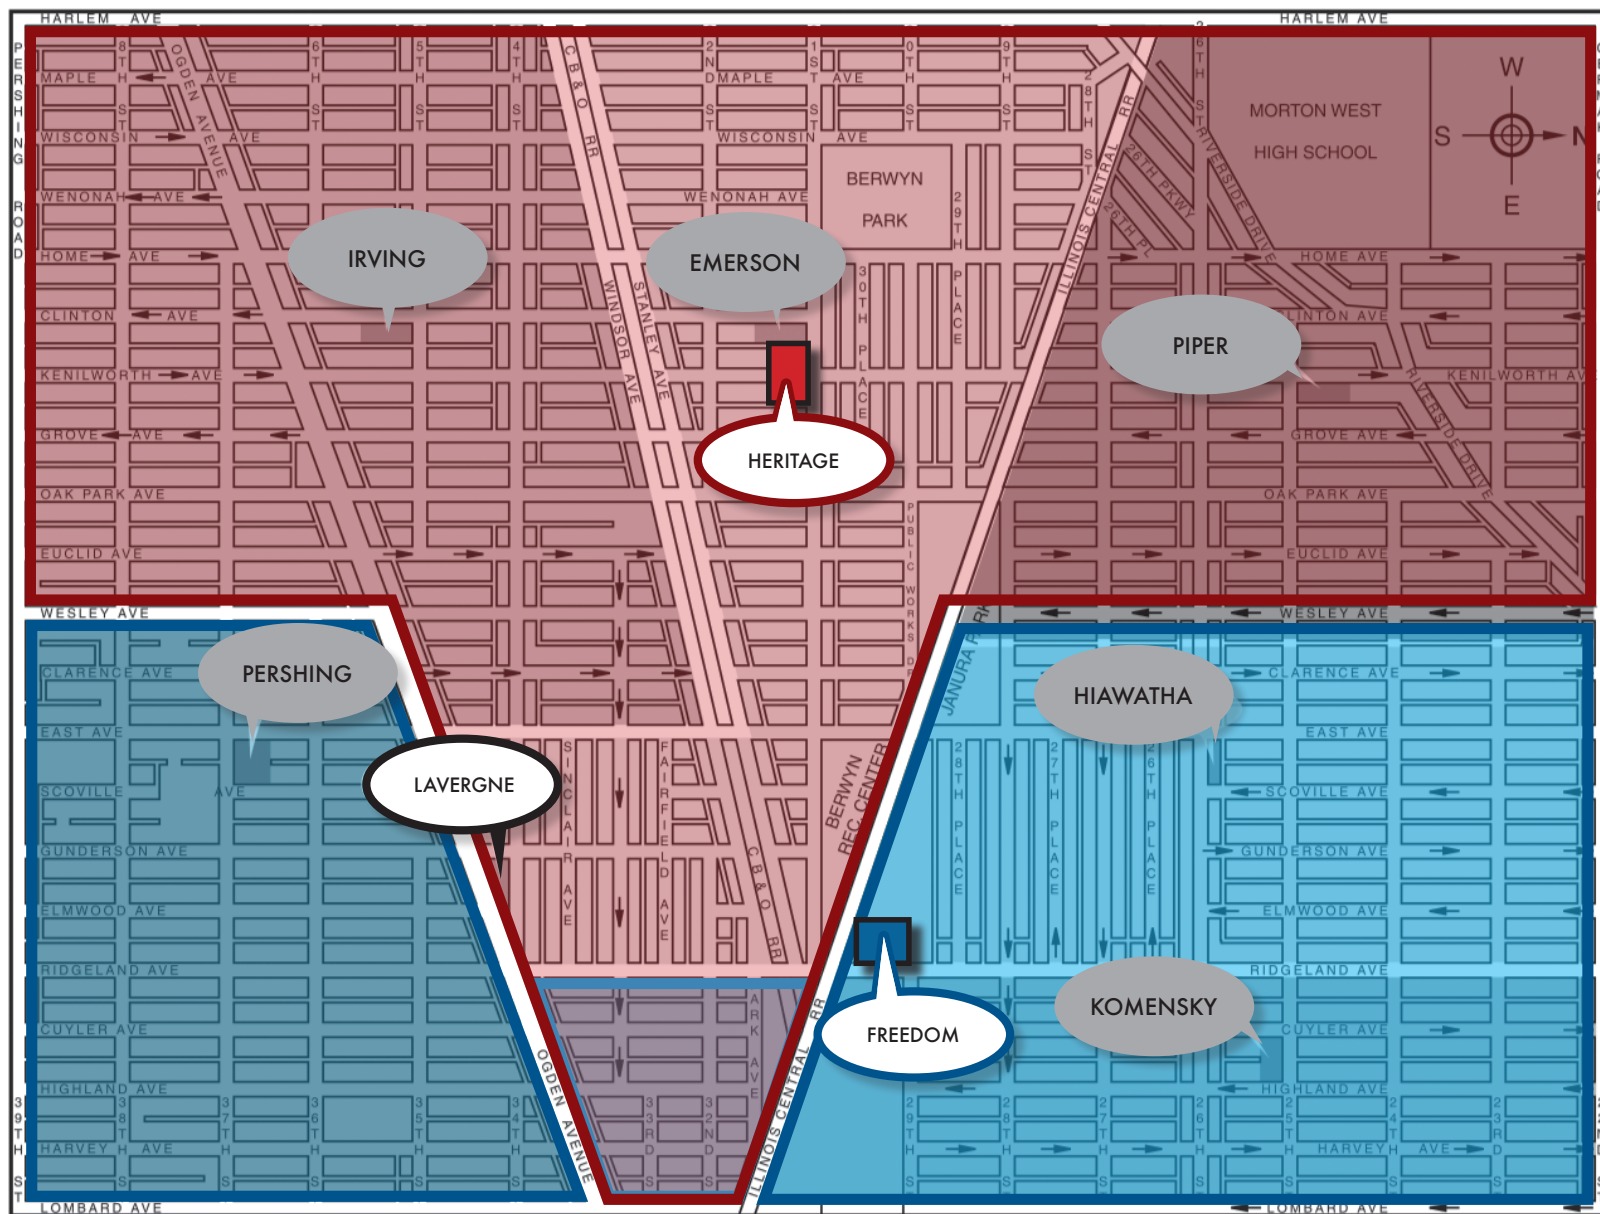

BERWYN SOUTH SCHOOL DISTRICT 100: MIDDLE SCHOOLS BOUNDARY MAP

FREEDOM
MIDDLE SCHOOL
3016 S. RIDGELAND AVE.

HERITAGE
MIDDLE SCHOOL
6850 W. 31ST STREET.